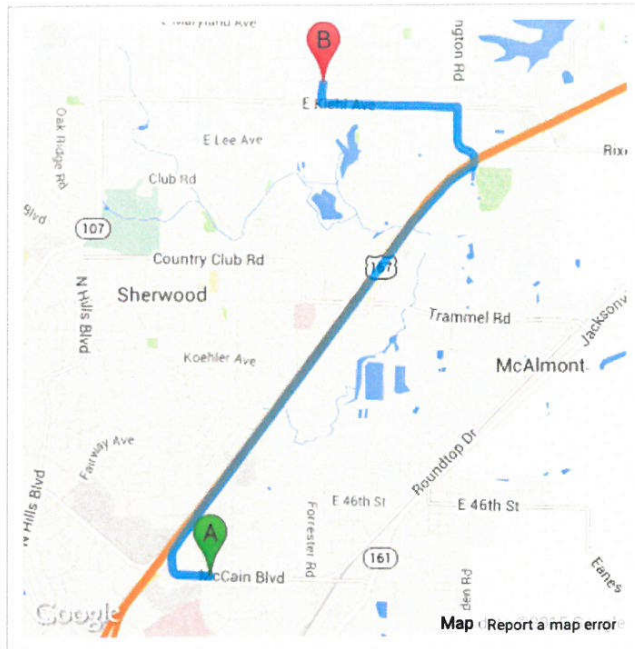

To FCC, Sherwood
FROM
Hotel

1. Head west on **McCain Blvd** toward **Springhill Rd**
2. Turn **right** onto **Landers Rd**
3. Slight right onto **Landers Rd/US-167 Access/US-67 Access**
4. Merge onto **US-167 N/US-67 N** via the ramp on the left to **Jacksonville/ST.Louis**
5. Take exit **4** toward **176Y/Brookwood Street**
6. Merge onto **Landers Rd/US-167 Access/US-67 Access**
7. Take the ramp on the left to **Brookwood Rd**
8. Keep **right** at the fork and merge onto **Brookwood Rd**
9. Turn **left** at **Hwy 107** onto **E Kiehl Ave**
10. Turn **right** onto **Shelby Rd**
  Destination will be on the right
11. 31 Shelby Road, Sherwood, AR 72120, USA

Estimated Time: 7.00 Minute(s)

Estimated Distance: MI4.90 /KM7.84