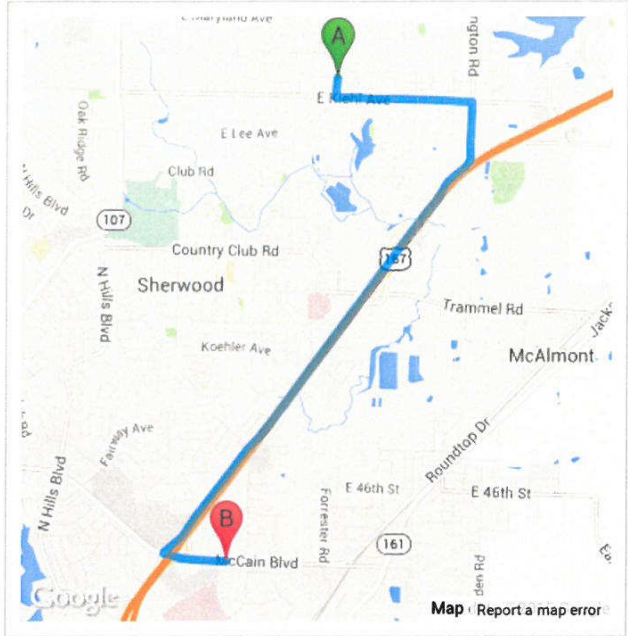

If you're coming from the South:

(be aware that there's about 15 miles of construction – 1 lane traffic on I530 north of Pine Bluff, it's not bad and traffic SHOULD move pretty well through there at that time of day)

Getting to the church on time – US 167/67 Northbound is a heavily traveled road during rush hour – which will hit around 4 or 430 pm, so be sure to leave the hotel early enough to arrive at the church by 5:30 pm

To FCC, Sherwood
FROM
Hotel

1. Head west on **McCain Blvd** toward **Springhill Rd**
2. Turn **right** onto **Landers Rd**
3. Slight right onto **Landers Rd/US-167 Access/US-67 Access**
4. Merge onto **US-167 N/US-67 N** via the ramp on the left to **Jacksonville/ST.Louis**
5. Take exit **4** toward **176Y/Brookwood Street**
6. Merge onto **Landers Rd/US-167 Access/US-67 Access**
7. Take the ramp on the left to **Brookwood Rd**
8. Keep **right** at the fork and merge onto **Brookwood Rd**
9. Turn **left** at **Hwy 107** onto **E Kiehl Ave**
10. Turn **right** onto **Shelby Rd**
Destination will be on the right
11. 31 Shelby Road, Sherwood, AR 72120, USA

Estimated Time: 7.00 Minute(s)

Estimated Distance: MI4.90 /KM7.84

**To Hotel FROM
FCC, Sherwood**

1. Head south on **Shelby Rd** toward **E Kiehl Ave**

2. Turn **left** onto **E Kiehl Ave**

3. Turn **right** at **Hwy 107** onto **Brookwood Rd**